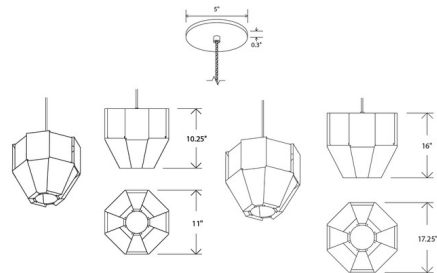

CLICK TO VIEW PRODUCT

Notes: