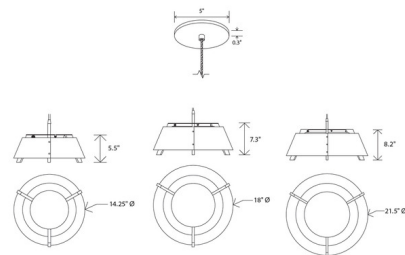

CLICK TO VIEW PRODUCT

Notes: