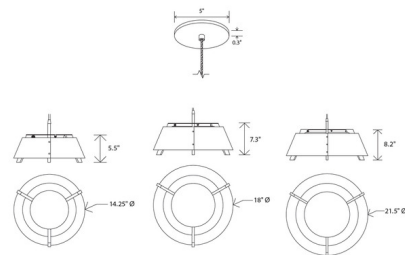

### Specifications

COLOR . . . . . Matte Black / Matte White  
BODY FINISH . . . . . Walnut  
WATTAGE . . . . . 10W  
DIMMER . . . . . Low Voltage Electronic  
DIMENSIONS . . . . . 14.25"W x 5.5"H  
INTEGRATED LED MODULE . . . . . 1 x LED/10W/120V LED  
COUNTRY OF ORIGIN . . . . . United States