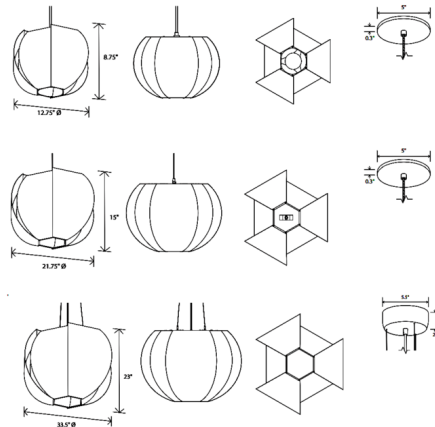

By Cerno

Description

The Veris LED Pendant brings two offset layers of petals strategically obstruct direct light, instead bouncing off the outer panels bringing dramatic ambient lighting to your interior space. The petals are hand rolled and bent for a human touch. Included driver (3.3in L x 1.6in W x 1in H) must be housed in junction box. Note: 120V Input: TRIAC, ELV & 0-10V dimming; 240 & 277V Input: 0-10V dimming.

Specifications

COLOR	N/A
BODY FINISH	Matte Black / Matte White
WATTAGE	19W
DIMMER	Standard 120V
DIMENSIONS	12.75"W x 8.75"H
INTEGRATED LED MODULE	1 x LED/19W/120-277V LED
COUNTRY OF ORIGIN	United States

Technical Information

PRODUCT DIMENSIONS	Adjustable Cable Length: 96"
COLOR RENDERING	90 CRI
LAMP COLOR	2700K
LUMENS/WATT	88.95
LUMINOUS FLUX	1690 lumens

Shown in matte black / matte white

CLICK TO VIEW PRODUCT