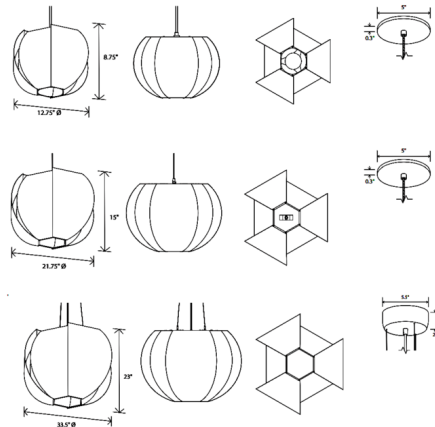

Description

The Veris Pendant brings two offset layers of petals strategically obstruct direct light, instead bouncing off the outer panels bringing dramatic ambient lighting to your interior space. The petals are hand rolled and bent for a human touch. Canopy 5 inch diameter. Made in the USA.

Specifications

COLOR	N/A
BODY FINISH	Matte Black / White
WATTAGE	8W
DIMMER	Standard 120V
DIMENSIONS	12.75"W x 8.75"H
BULB NOT INCLUDED	1 x A19/Medium (E26)/8W/120V LED
OTHER BULB OPTIONS	1 x A19/Medium (E26)/120V LED 1 x A19/Medium (E26)/60W/120V Incandescent
COUNTRY OF ORIGIN	United States

Technical Information

PRODUCT DIMENSIONS	Adjustable Cable Length: 96"
--------------------	------------------------------

Shown in matte black / white

CLICK TO VIEW PRODUCT

Notes: