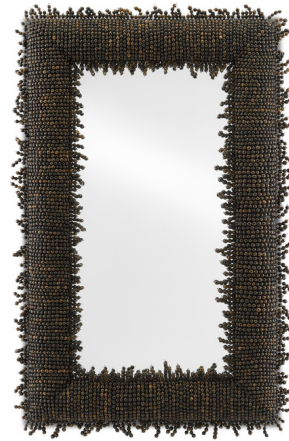

Lightology

lightology.com
866-954-4489
05-23-26

Project: _____

Company: _____

Location: _____ Fixture Type: _____

SPEC #: **CRC951895**

Approved On: _____ Approved By: _____

Pasay Mirror

By Currey & Company

Description

The Pasay Mirror's textural playfulness brings a contemporary edge to your interior. Black Buri beads are fastened to the frame and strands of the beads extend past the frame to give the Pasay an interesting profile. Place this mirror in the bedroom, dining room, or anyplace where a witty touch is needed. Includes one metal cleat for installation.

Shown in black

Specifications

COLOR	N/A
BODY FINISH	Black
WATTAGE	N/A
DIMMER	N/A
DIMENSIONS	33"W x 50"H x 3"D
BULB	N/A
COUNTRY OF ORIGIN	Philippines

CLICK TO VIEW PRODUCT

Notes: