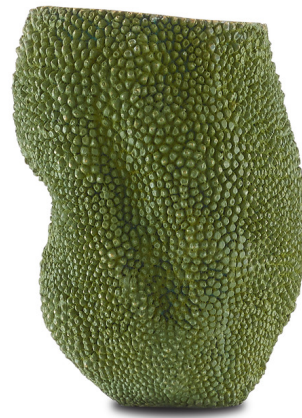

Lightology

lightology.com
866-954-4489
04-28-26

Project: _____

Company: _____

Location: _____ Fixture Type: _____

SPEC #: **CRC951946**

Approved On: _____ Approved By: _____

Jackfruit Vase

By Currey & Company

Description

The Jackfruit Vase is made from a lost-wax process so it reads as if it is covered in the skin of the jackfruit. This watertight vessel has a gold finish on the inside that brilliantly shines. Decorate your home with this interesting conversation piece.

Shown in green

Specifications

COLOR	Green
BODY FINISH	N/A
WATTAGE	N/A
DIMMER	N/A
DIMENSIONS	4"W x 6.75"H x 4"D
BULB	N/A
COUNTRY OF ORIGIN	Thailand

CLICK TO VIEW PRODUCT

Notes: