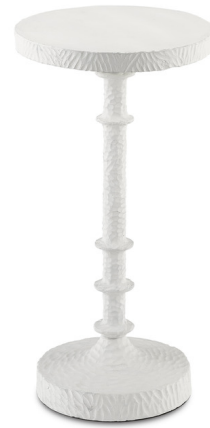

# Lightology

lightology.com  
866-954-4489  
05-17-26

Project: \_\_\_\_\_

Company: \_\_\_\_\_

Location: \_\_\_\_\_ Fixture Type: \_\_\_\_\_

SPEC #: **CRC952052**

Approved On: \_\_\_\_\_ Approved By: \_\_\_\_\_

## Gallo Drinks Table By Currey & Company

### Description

The Gallo Drinks Table's clean and simple design add modernity to your space. A gesso white or bronze finish gives the Gallo its contemporary stance, while a casted texture highlights the character in the material. Place anywhere in the home to elevate your decor.

### Specifications

COLOR	N/A
BODY FINISH	Gesso White
WATTAGE	N/A
DIMMER	N/A
DIMENSIONS	11.5"W x 22.25"H x 11.5"D
BULB	N/A
COUNTRY OF ORIGIN	India

CLICK TO VIEW PRODUCT

Notes: