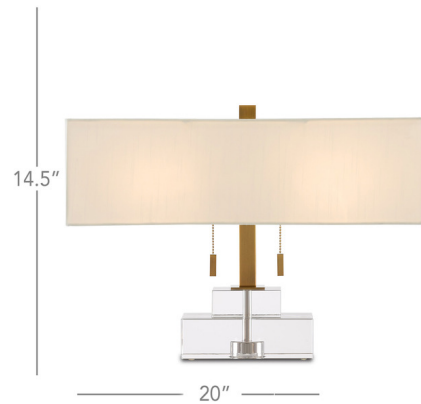

### Description

The Chiara Table Lamp bold design is rooted in simple geometry. Rectangles of Clear optic crystal contrast against the Antique Brass finish on the metal to give the Chiara its refined edge. Topped with an Off-White linen shade, the Chiara is suitable for a number of interiors. On/off switch located on the lamp's socket. UL listed. NOTE: LED bulb is included only when shipping to California.

### Specifications

COLOR . . . . . White Shantung  
BODY FINISH . . . . . Antique Brass  
WATTAGE . . . . . 150W  
DIMMER . . . . . Included  
DIMENSIONS . . . . . 20"W x 15"H x 7"D  
BULB NOT INCLUDED . . . . . 2 x A19 3-Way/Medium (E26)/75W/120V Incandescent  
OTHER BULB OPTIONS . . . . . 1 x A19 3-Way/Medium (E26)/120V LED  
COUNTRY OF ORIGIN . . . . . China

### Technical Information

PRODUCT DIMENSIONS . . . . . Cord Length: 72"

Shown in antique brass / white shantung

CLICK TO VIEW PRODUCT

Notes: