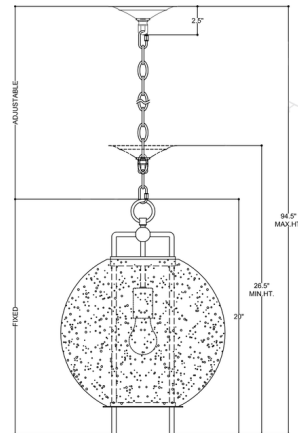

Lightology

lightology.com
866-954-4489
06-01-26

Project: _____
 Company: _____
 Location: _____ Fixture Type: _____
 SPEC #: **CRC952154**
 Approved On: _____ Approved By: _____

Breakspear Pendant By Currey & Company

Description

The Breakspear Pendant combines clean lines and geometric complexity in order to create a stunning example of transitional lighting. Made of metal in an Antique Black finish, the Breakspear dangles a Seeded Glass globe from linear rods to bring sophistication. Canopy diameter 6 inches. UL listed.

Shown in antique black

Specifications

COLOR	N/A
BODY FINISH	Antique Black
WATTAGE	8W
DIMMER	Standard 120V
DIMENSIONS	14"W x 20"H
BULB NOT INCLUDED	1 x A19/Medium (E26)/8W/120V LED
OTHER BULB OPTIONS	1 x A19/Medium (E26)/120V LED 1 x A19/Medium (E26)/60W/120V Incandescent
COUNTRY OF ORIGIN	China

Technical Information

PRODUCT DIMENSIONS Max Overall Height: 94.5"

CLICK TO VIEW PRODUCT

Notes: