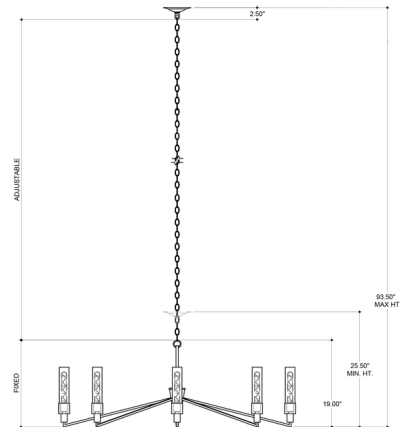

Description

The Delgado Chandelier's sharp angles and Edison bulbs combine together to bring an industrial feel. Made of Wrought Iron and finished in Antique Black, the Delgado uses elements of wood and clean-lined glass candle sleeve to complete its look. Canopy diameter 6 inches. UL listed.

Specifications

COLOR Clear
BODY FINISH Antique Black
WATTAGE 480W
DIMMER Standard 120V
DIMENSIONS 52"W x 19"H
BULB NOT INCLUDED 8 x Edison Tube/Medium (E26)/60W/120V Incandescent
OTHER BULB OPTIONS 8 x Edison Tube/Medium (E26)/120V LED
COUNTRY OF ORIGIN Philippines

Technical Information

PRODUCT DIMENSIONS Max Overall Height: 93.5"

Notes:

Shown in antique black / clear

CLICK TO VIEW PRODUCT