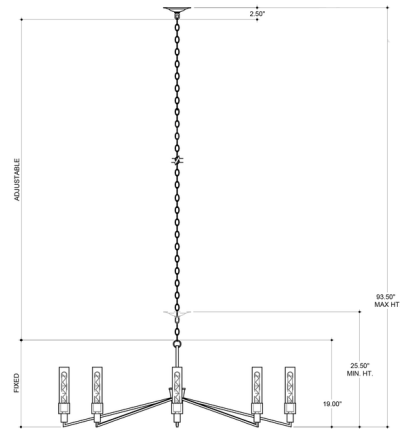

### Description

The Delgado Chandelier's sharp angles and Edison bulbs combine together to bring an industrial feel. Made of Wrought Iron and finished in Antique Black, the Delgado uses elements of wood and clean-lined glass candle sleeve to complete its look. Canopy diameter 6 inches. UL listed.

### Specifications

COLOR . . . . . Clear  
BODY FINISH . . . . . Antique Black  
WATTAGE . . . . . 480W  
DIMMER . . . . . Standard 120V  
DIMENSIONS . . . . . 52"W x 19"H  
BULB NOT INCLUDED . . . . . 8 x Edison Tube/Medium (E26)/60W/120V Incandescent  
OTHER BULB OPTIONS . . . . . 8 x Edison Tube/Medium (E26)/120V LED  
COUNTRY OF ORIGIN . . . . . Philippines

### Technical Information

PRODUCT DIMENSIONS . . . . . Max Overall Height: 93.5"

Shown in antique black / clear

CLICK TO VIEW PRODUCT

Notes: