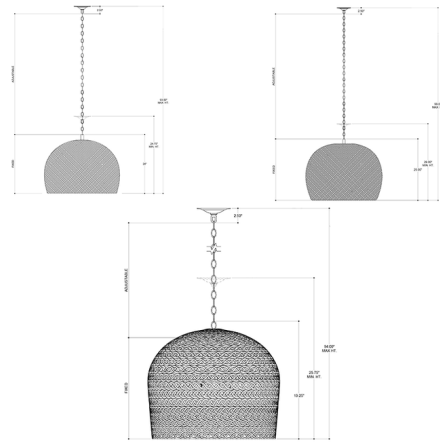

### Specifications

COLOR . . . . . N/A  
BODY FINISH . . . . . White  
WATTAGE . . . . . 180W  
DIMMER . . . . . Standard 120V  
DIMENSIONS . . . . . 22.25"W x 20.25"H  
BULB NOT INCLUDED . . . . . 3 x A19/Medium (E26)/60W/120V Incandescent  
OTHER BULB OPTIONS . . . . . 3 x A19/Medium (E26)/120V LED  
COUNTRY OF ORIGIN . . . . . India

### Technical Information

PRODUCT DIMENSIONS . . . . . Chain Length: 72"

Shown in white

CLICK TO VIEW PRODUCT

Notes: