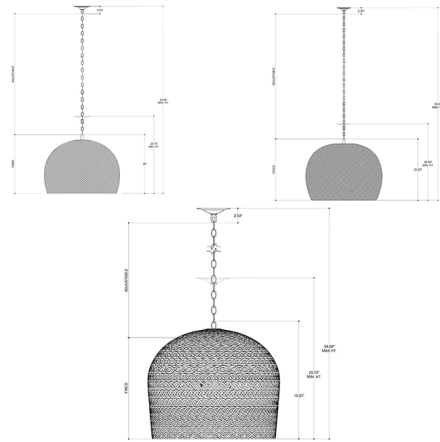

### Specifications

COLOR	N/A
BODY FINISH	White
WATTAGE	180W
DIMMER	Standard 120V
DIMENSIONS	22.25"W x 20.25"H
BULB NOT INCLUDED	3 x A19/Medium (E26)/60W/120V Incandescent
OTHER BULB OPTIONS	3 x A19/Medium (E26)/120V LED
COUNTRY OF ORIGIN	India

### Technical Information

PRODUCT DIMENSIONS	Chain Length: 72"
--------------------	-------------------

Shown in white

CLICK TO VIEW PRODUCT

Notes: