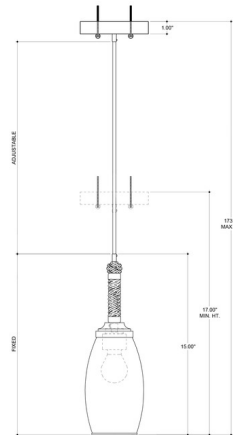

### Specifications

COLOR . . . . . Clear  
BODY FINISH . . . . . French Black  
WATTAGE . . . . . 60W  
DIMMER . . . . . Standard 120V  
DIMENSIONS . . . . . 5"W x 15"H  
BULB NOT INCLUDED . . . . . 1 x A19/Medium (E26)/60W/120V Incandescent  
OTHER BULB OPTIONS . . . . . 1 x A19/Medium (E26)/120V LED  
COUNTRY OF ORIGIN . . . . . Philippines

### Technical Information

PRODUCT DIMENSIONS . . . . . Adjustable Height: 17" to 173"

Shown in french black / clear

CLICK TO VIEW PRODUCT

Notes: