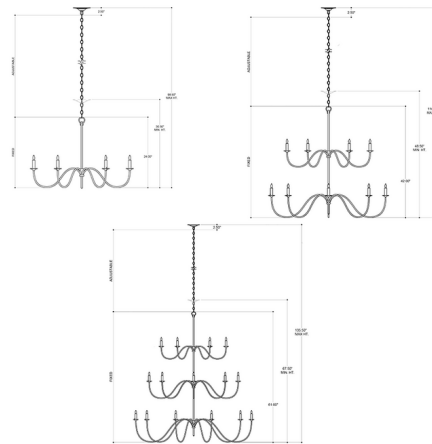

Description

The Tirrell Chandelier romantic appeal is a nod to Early American style. From a Wrought Iron frame, a collection of arms gently curve upward to hold candle sleeves and give the Tirrell its classic roots. The Antique Black finish allows this timeless piece to be displayed in a number of locations. Available with 6, 15, or 27 bulb configuration. UL listed.

Shown in antique black

Specifications

COLOR	N/A
BODY FINISH	Antique Black
WATTAGE	30W
DIMMER	Standard 120V
DIMENSIONS	34"W x 24"H
BULB NOT INCLUDED	6 x B11/Candelabra (E12)/5W/120V LED
OTHER BULB OPTIONS	6 x B10/Candelabra (E12)/120V LED 6 x B10/Candelabra (E12)/60W/120V Incandescent
COUNTRY OF ORIGIN	Philippines

Technical Information

PRODUCT DIMENSIONS	Max Overall Height: 116.5"
--------------------	----------------------------

CLICK TO VIEW PRODUCT

Notes: