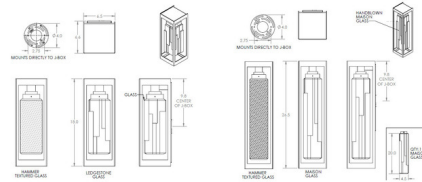

CLICK TO VIEW PRODUCT

Notes: