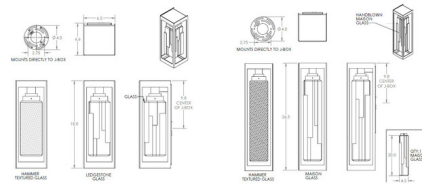

CLICK TO VIEW PRODUCT

Notes: