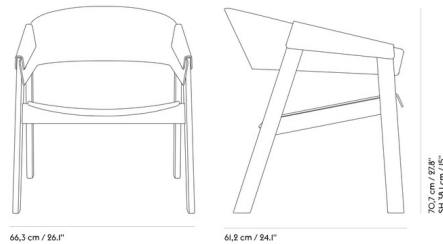

By Muuto

Description

The Cover Lounge Chair exhibits the values of Scandinavian craftsmanship with its elegant perspective on a timeless design. With its curved backrest and folded armrest covers, Cover is just as comfortable as it is stunning. The modern expression of this chair is echoed by the seamless appearance and attention to detail. No visible screws grace this chair. Place one in the living room, hallway, or bedroom as well as restaurants, educational institutions, or workplaces.

Shown in black leather + black

Specifications

COLOR	Black Leather + Black
BODY FINISH	N/A
WATTAGE	N/A
DIMMER	N/A
DIMENSIONS	26.1"W x 27.8"H x 24.1"D
BULB	N/A
COUNTRY OF ORIGIN	Latvia

CLICK TO VIEW PRODUCT