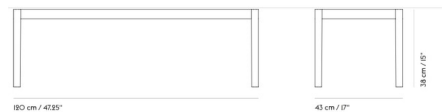

### Specifications

COLOR	N/A
BODY FINISH	Oak
WATTAGE	N/A
DIMMER	N/A
DIMENSIONS	47.244"W x 14.961"H x 16.929"D
BULB	N/A
COUNTRY OF ORIGIN	Latvia

CLICK TO VIEW PRODUCT

Notes: