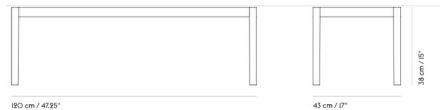

Shown in oak

Specifications

COLOR	N/A
BODY FINISH	Oak
WATTAGE	N/A
DIMMER	N/A
DIMENSIONS	47.244"W x 14.961"H x 16.929"D
BULB	N/A
COUNTRY OF ORIGIN	Latvia

CLICK TO VIEW PRODUCT

Notes: