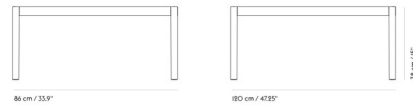

Shown in oak

Specifications

COLOR	N/A
BODY FINISH	Oak
WATTAGE	N/A
DIMMER	N/A
DIMENSIONS	33.858"W x 14.961"H x 33.858"D
BULB	N/A
COUNTRY OF ORIGIN	Latvia

CLICK TO VIEW PRODUCT

Notes: