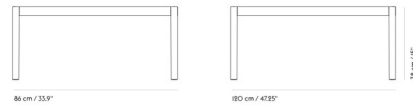

Shown in oak

Specifications

| | |
|-------------------|--------------------------------|
| COLOR | N/A |
| BODY FINISH | Oak |
| WATTAGE | N/A |
| DIMMER | N/A |
| DIMENSIONS | 33.858"W x 14.961"H x 33.858"D |
| BULB | N/A |
| COUNTRY OF ORIGIN | Latvia |