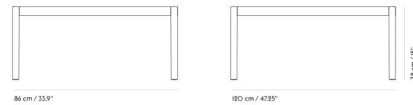

Shown in oak

Specifications

COLOR	N/A
BODY FINISH	Oak
WATTAGE	N/A
DIMMER	N/A
DIMENSIONS	33.858\"W x 14.961\"H x 33.858\"D
BULB	N/A
COUNTRY OF ORIGIN	Latvia

CLICK TO VIEW PRODUCT

Notes: