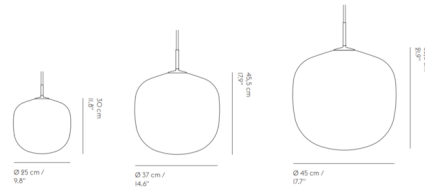

Description

The Rime Pendant brings an elegant perspective through its semi-transparent glass that has been sandblasted for a refined expression. The hand-blown Glass shade is inspired by the shape of acorns, while the rest the Rime's design is complemented by its powder-coated top, pendant tube and cord in a matching finish for a subtle touch. Place the Rime over the dining table or in the entryway to heighten a contemporary interior. Finished in Black or White. Available in three sizes. Canopy diameter: 4.7 inches. UL listed.

Shown in white / etched glass

Specifications

COLOR	Etched Glass
BODY FINISH	White
WATTAGE	12W
DIMMER	Standard 120V
DIMENSIONS	14.6"W x 17.9"H
BULB NOT INCLUDED	1 x A19/Medium (E26)/12W/120V LED
COUNTRY OF ORIGIN	Poland