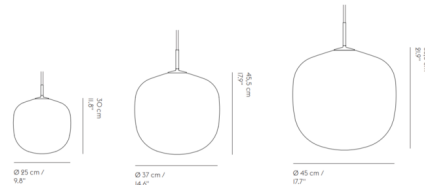

Description

The Rime Pendant brings an elegant perspective through its semi-transparent glass that has been sandblasted for a refined expression. The hand-blown Glass shade is inspired by the shape of acorns, while the rest the Rime's design is complemented by its powder-coated top, pendant tube and cord in a matching finish for a subtle touch. Place the Rime over the dining table or in the entryway to heighten a contemporary interior. Finished in Black or White. Available in three sizes. Canopy diameter: 4.7 inches. UL listed.

Shown in black / etched glass

Specifications

COLOR Etched Glass
BODY FINISH Black
WATTAGE 12W
DIMMER Standard 120V
DIMENSIONS 14.6"W x 17.9"H
BULB NOT INCLUDED 1 x A19/Medium (E26)/12W/120V LED
COUNTRY OF ORIGIN Poland