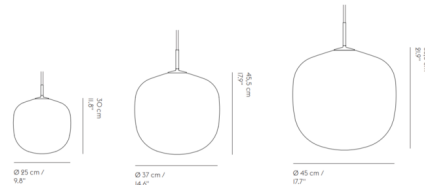

Description

The Rime Pendant brings an elegant perspective through its semi-transparent glass that has been sandblasted for a refined expression. The hand-blown Glass shade is inspired by the shape of acorns, while the rest the Rime's design is complemented by its powder-coated top, pendant tube and cord in a matching finish for a subtle touch. Place the Rime over the dining table or in the entryway to heighten a contemporary interior. Finished in Black or White. Available in three sizes. Canopy diameter: 4.7 inches. UL listed.

Shown in white / etched glass

Specifications

COLOR	Etched Glass
BODY FINISH	White
WATTAGE	12W
DIMMER	Standard 120V
DIMENSIONS	17.7"W x 21.9"H
BULB NOT INCLUDED	1 x A19/Medium (E26)/12W/120V LED
COUNTRY OF ORIGIN	Poland