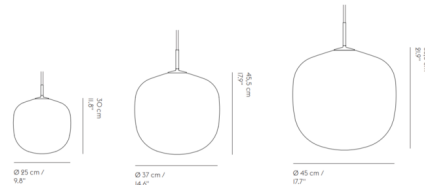

### Description

The Rime Pendant brings an elegant perspective through its semi-transparent glass that has been sandblasted for a refined expression. The hand-blown Glass shade is inspired by the shape of acorns, while the rest the Rime's design is complemented by its powder-coated top, pendant tube and cord in a matching finish for a subtle touch. Place the Rime over the dining table or in the entryway to heighten a contemporary interior. Finished in Black or White. Available in three sizes. Canopy diameter: 4.7 inches. UL listed.

### Specifications

COLOR	Etched Glass
BODY FINISH	Black
WATTAGE	12W
DIMMER	Standard 120V
DIMENSIONS	17.7"W x 21.9"H
BULB NOT INCLUDED	1 x A19/Medium (E26)/12W/120V LED
COUNTRY OF ORIGIN	Poland

CLICK TO VIEW PRODUCT