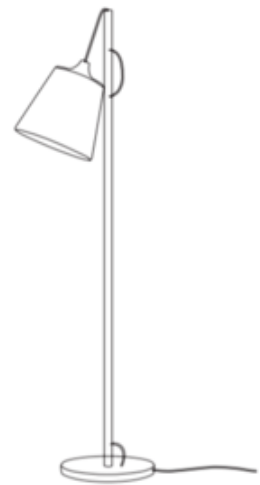

Lightology

Pull Floor Lamp

ITEM NUMBER

MUU952476

DESIGNER

WhatsWhat

BRAND

Muuto

DESCRIPTION

The Pull Floor Lamp's playful approach is rooted in Scandinavian design. By combining the warmth of materials with adjustability, the Pull's form perfectly meets function. This lamp's shade can be adjusted, allowing for its direction of light to be altered according to your given spatial needs. Place Pull in the living room, dining room, or anyplace where layered lighting is needed. Finished in Oak and White or Grey and White. Dimmer switch included. UL listed.

Shown in: Oak / White

SHADE COLOR	White
BODY FINISH	Oak
WATTAGE	8W
DIMMER	Included
DIMENSIONS	12.5"W x 59"H
LAMP	1 x A19/Medium (E26)/8W/120V LED 1 x A19/Medium (E26)/120V LED 1 x A19/Medium (E26)/60W/120V Incandescent

Technical Information

PRODUCT DIMENSIONS Cord Length: 78.7"

ITEM NUMBER MUU952476

24 x 27 cm
9.5" x 10.5"

150 cm
59"

31,5 cm
12.5"

COMPANY

PROJECT