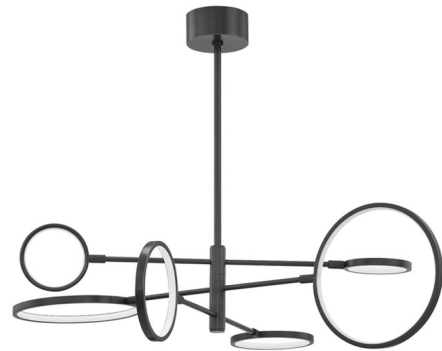

Lightology

lightology.com
866-954-4489
06-30-26

Project: _____

Company: _____

Location: _____ Fixture Type: _____

SPEC #: **HUD952563**

Approved On: _____ Approved By: _____

Saturn Chandelier By Hudson Valley Lighting

Description

The Saturn Chandelier is inspired by outer space, with planets orbiting the sun. Circles of Old Bronze, Polished Nickel, or Aged Brass are lined with LED lighting to bring warmth and shadows to your space.

Shown in old bronze / matte white

Specifications

COLOR Matte White
BODY FINISH Old Bronze
WATTAGE 60W
DIMMER Low Voltage Electronic
DIMENSIONS 45"W x 13"H
INTEGRATED LED MODULE 6 x LED/10W/120-277V LED
COUNTRY OF ORIGIN China

Technical Information

PRODUCT DIMENSIONS Downrods Included: 1x3", 1x6", 1x12", 1x18"
COLOR RENDERING 90 CRI
LAMP COLOR 2700K
LUMENS/WATT 242.50
LUMINOUS FLUX 2425 lumens

CLICK TO VIEW PRODUCT

Notes: