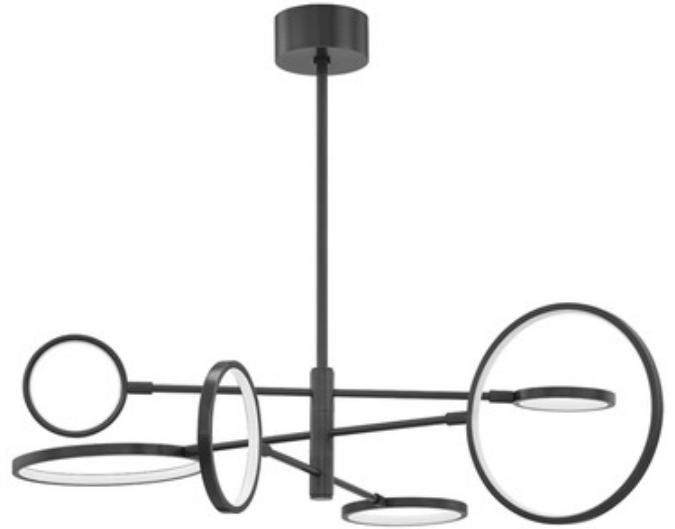

**BRAND** Hudson Valley Lighting

**DESCRIPTION**

The Saturn Chandelier is inspired by outer space, with planets orbiting the sun. Circles of Old Bronze, Polished Nickel, or Aged Brass are lined with LED lighting to bring warmth and shadows to your space. Canopy: 5.5 inch diameter. Damp location rated. UL listed.

*Shown in: Old Bronze / Matte White*

<b>SHADE COLOR</b>	Matte White
<b>BODY FINISH</b>	Old Bronze
<b>WATTAGE</b>	90W
<b>DIMMER</b>	Low Voltage Electronic
<b>DIMENSIONS</b>	45"W x 13"H
<b>LAMP</b>	6 x LED/15W/120V LED

*Technical Information*

<b>LUMINOUS FLUX</b>	800 lumens
<b>LUMENS/WATT</b>	53.33
<b>LAMP COLOR</b>	3000 K
<b>COLOR RENDERING</b>	90 CRI

**ITEM NUMBER** HUD952563

COMPANY	PROJECT	FIXTURE TYPE	APPROVED BY	DATE