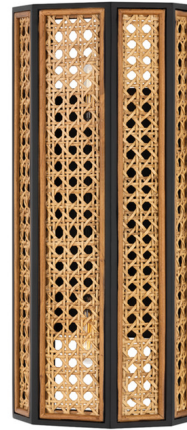

## Georgia Wall Sconce By Hudson Valley Lighting

### Description

The Georgia Wall Sconce is a detailed piece perfect in settings from contemporary to transitional. A shade constructed in a traditional Cane pattern is complemented by an Old Bronze frame. Place this woven masterpiece anyplace where layered lighting is needed. ADA compliant. Damp location rated. UL listed.

Shown in old bronze / natural

### Specifications

COLOR . . . . . Natural  
BODY FINISH . . . . . Old Bronze  
WATTAGE . . . . . 12W  
DIMMER . . . . . Standard 120V  
DIMENSIONS . . . . . 7"W x 17"H x 4"D  
BULB NOT INCLUDED . . . . . 2 x B10/Candelabra (E12)/6W/120V LED  
COUNTRY OF ORIGIN . . . . . Viet Nam