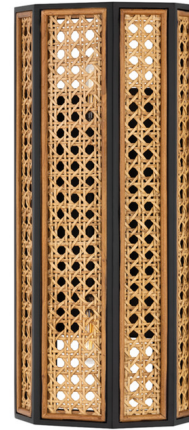

## Georgia Wall Sconce By Hudson Valley Lighting

### Description

The Georgia Wall Sconce is a detailed piece perfect in settings from contemporary to transitional. A shade constructed in a traditional Cane pattern is complemented by an Old Bronze frame. Place this woven masterpiece anyplace where layered lighting is needed. ADA compliant. Damp location rated. UL listed.

Shown in old bronze / natural

### Specifications

COLOR . . . . . Natural  
BODY FINISH . . . . . Old Bronze  
WATTAGE . . . . . 12W  
DIMMER . . . . . Standard 120V  
DIMENSIONS . . . . . 7"W x 17"H x 4"D  
BULB NOT INCLUDED . . . . . 2 x B10/Candelabra (E12)/6W/120V LED  
COUNTRY OF ORIGIN . . . . . Viet Nam