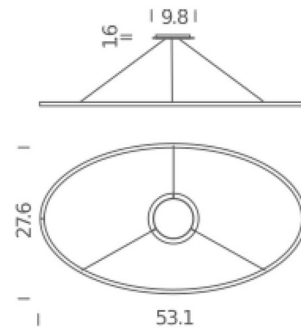

Specifications

COLOR Opal
BODY FINISH Polished Aluminum
WATTAGE 85W
DIMMER Low Voltage Electronic
DIMENSIONS 53.1"W x 0.8"H x 27.6"D
INTEGRATED LED MODULE 1 x LED/85W/120V LED
COUNTRY OF ORIGIN Italy

Technical Information

PRODUCT DIMENSIONS Cable Length: 98"
COLOR RENDERING 85 CRI
LAMP COLOR 2700K
LUMENS/WATT 31.18
LUMINOUS FLUX 2650 lumens

Shown in polished aluminum / opal

CLICK TO VIEW PRODUCT

Notes: