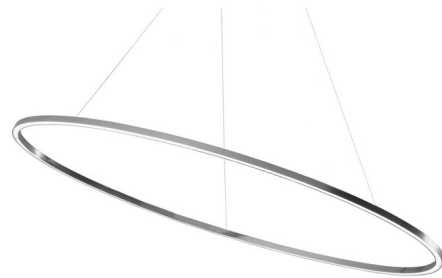

By Nemo

Description

The Ellisse Major Pendant, with uplight or downlight, brings an open airy feel to a variety of interior spaces. An aluminum ring can be adjusted to your desired position, creating a one of a kind piece. Available with matt lacquered painted finish in White, Black, or Gold or polished anodized finish in Gold or Aluminum. NOTE: No 3000K in Gold Anodized for either up or down light option.

Specifications

COLOR Opal
BODY FINISH Polished Aluminum
WATTAGE 85W
DIMMER Low Voltage Electronic
DIMENSIONS 53.1"W x 0.8"H x 27.6"D
INTEGRATED LED MODULE 1 x LED/85W/120V LED
COUNTRY OF ORIGIN Italy

Technical Information

PRODUCT DIMENSIONS Cable Length: 98"
COLOR RENDERING 85 CRI
LAMP COLOR 2700K
LUMENS/WATT 31.18
LUMINOUS FLUX 2650 lumens

Shown in polished aluminum / opal

CLICK TO VIEW PRODUCT

Notes: