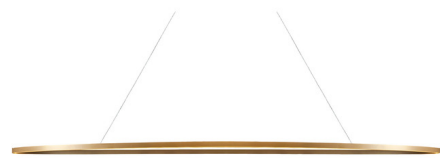

Lightology

lightology.com
866-954-4489
05-21-26

Project: _____

Company: _____

Location: _____ Fixture Type: _____

SPEC #: **NIL952716**

Approved On: _____ Approved By: _____

Ellisse Mega Pendant

By Nemo

Description

The Ellisse Mega Pendant, with uplight or downlight, brings an open airy feel to a variety of interior spaces. A large aluminum ring can be adjusted to your desired position, creating a one of a kind piece. Available with an Opal diffuser and Black, Gold, or White matte lacquered painted finish.

Specifications

COLOR . . . . . Opal
BODY FINISH . . . . . Gold Painted
WATTAGE 85W
DIMMER . . . . . Low Voltage Electronic
DIMENSIONS . . . . . 73.2"W x 0.8"H x 37.4"D
INTEGRATED LED MODULE . . . . . 1 x LED/85W/120V LED
COUNTRY OF ORIGIN . . . . . Italy

Technical Information

COLOR RENDERING . . . . . 85 CRI
LAMP COLOR 2700K
LUMENS/WATT 52.06
LUMINOUS FLUX . . . . . 4425 lumens