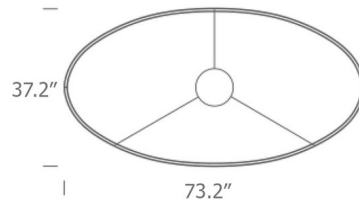

Lightology

lightology.com
866-954-4489
05-21-26

Project: _____

Company: _____

Location: _____ Fixture Type: _____

SPEC #: **NIL952716**

Approved On: _____ Approved By: _____

Ellisse Mega Pendant

By Nemo

Description

The Ellisse Mega Pendant, with uplight or downlight, brings an open airy feel to a variety of interior spaces. A large aluminum ring can be adjusted to your desired position, creating a one of a kind piece. Available with an Opal diffuser and Black, Gold, or White matte lacquered painted finish.

Specifications

COLOR . . . . . Opal
BODY FINISH . . . . . Gold Painted
WATTAGE 85W
DIMMER . . . . . Low Voltage Electronic
DIMENSIONS . . . . . 73.2"W x 0.8"H x 37.4"D
INTEGRATED LED MODULE . . . . . 1 x LED/85W/120V LED
COUNTRY OF ORIGIN . . . . . Italy

Technical Information

COLOR RENDERING . . . . . 85 CRI
LAMP COLOR 2700K
LUMENS/WATT 52.06
LUMINOUS FLUX . . . . . 4425 lumens

Shown in gold painted / opal

CLICK TO VIEW PRODUCT

Notes: