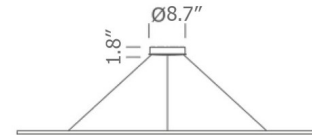

Shown in gold painted / opal