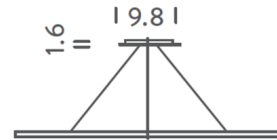

### Specifications

COLOR . . . . . Opal  
BODY FINISH . . . . . Gold Painted  
WATTAGE . . . . . 54W  
DIMMER . . . . . Low Voltage Electronic  
DIMENSIONS . . . . . 37.8"W x 15.7"D  
INTEGRATED LED MODULE . . . . . 1 x LED/54W/120V LED  
COUNTRY OF ORIGIN . . . . . Italy