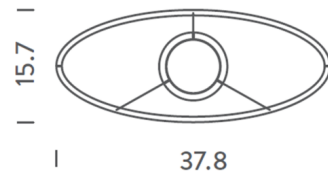

### Specifications

COLOR . . . . . Opal  
BODY FINISH . . . . . Gold Painted  
WATTAGE . . . . . 54W  
DIMMER . . . . . Low Voltage Electronic  
DIMENSIONS . . . . . 37.8"W x 15.7"D  
INTEGRATED LED MODULE . . . . . 1 x LED/54W/120V LED  
COUNTRY OF ORIGIN . . . . . Italy