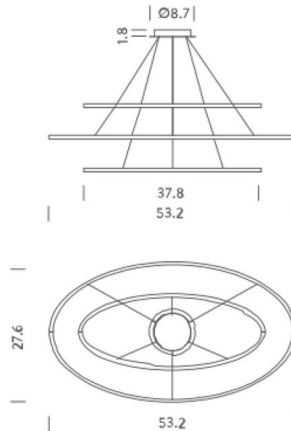

Shown in polished aluminum / opal