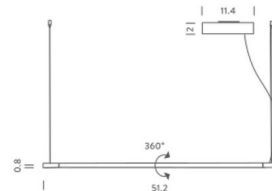

Shown in white / opal