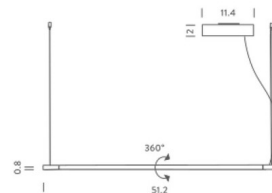

### Specifications

COLOR	Opal
BODY FINISH	White
WATTAGE	32W
DIMMER	0-10V
DIMENSIONS	51.2"L x 0.8"W x 0.8"H
INTEGRATED LED MODULE	1 x LED/32W/120V LED
COUNTRY OF ORIGIN	Italy

### Technical Information

PRODUCT DIMENSIONS	Includes metal cable length 9.9 feet and electrical cable 16.4 feet
COLOR RENDERING	85 CRI
LAMP COLOR	2700K
LUMENS/WATT	31.88
LUMINOUS FLUX	1020 lumens

Shown in white / opal