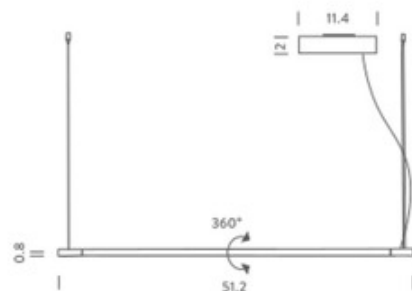

COMPANY	PROJECT	FIXTURE TYPE	APPROVED BY	DATE