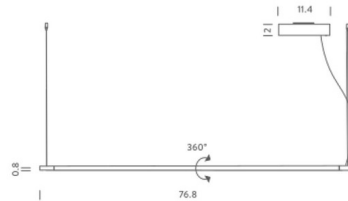

Shown in white / opal