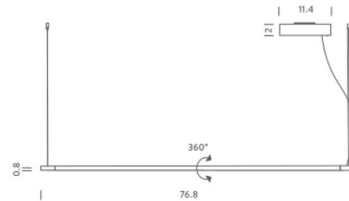

### Specifications

COLOR	Opal
BODY FINISH	White
WATTAGE	32W
DIMMER	0-10V
DIMENSIONS	51.2"L x 0.8"W x 0.8"H
INTEGRATED LED MODULE	1 x LED/32W/120V LED
COUNTRY OF ORIGIN	Italy

### Technical Information

PRODUCT DIMENSIONS	Includes metal cable length 9.9 feet and electrical cable 16.4 feet
COLOR RENDERING	85 CRI
LAMP COLOR	2700K
LUMENS/WATT	31.88
LUMINOUS FLUX	1020 lumens

Shown in white / opal