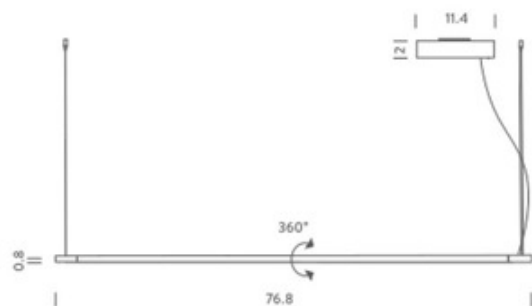

COMPANY	PROJECT	FIXTURE TYPE	APPROVED BY	DATE