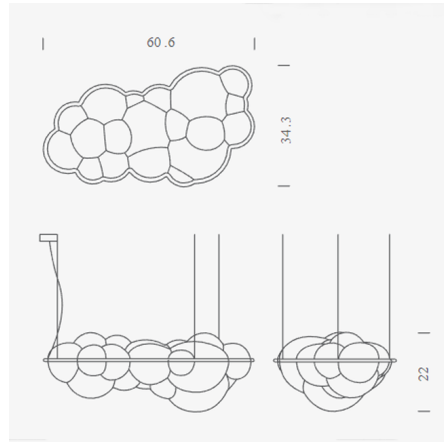

Shown in chrome / white