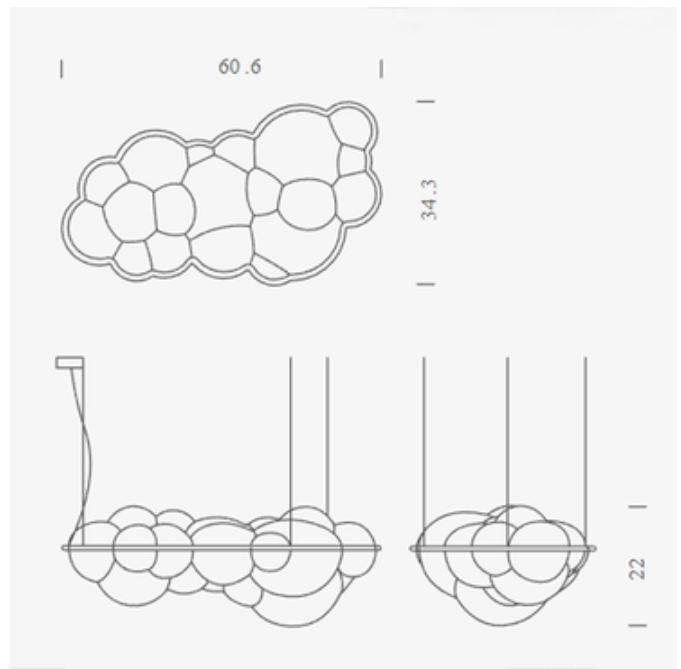

Shown in: Chrome / White

Technical Information

LUMINOUS FLUX	12000 lumens
LUMENS/WATT	90.91
LAMP COLOR	2700K
COLOR RENDERING	85 CRI

SPEC # NIL952777