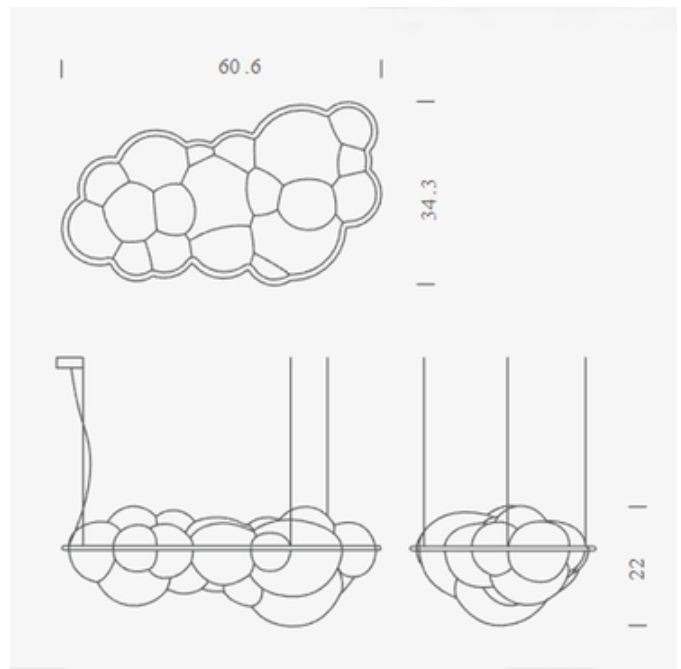

Technical Information

LUMINOUS FLUX	12000 lumens
LUMENS/WATT	90.91
LAMP COLOR	2700K
COLOR RENDERING	85 CRI

SPEC #

NIL952777