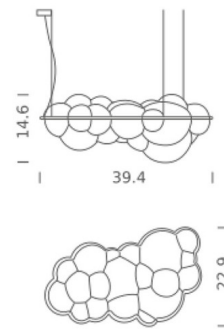

CLICK TO VIEW PRODUCT

Notes: