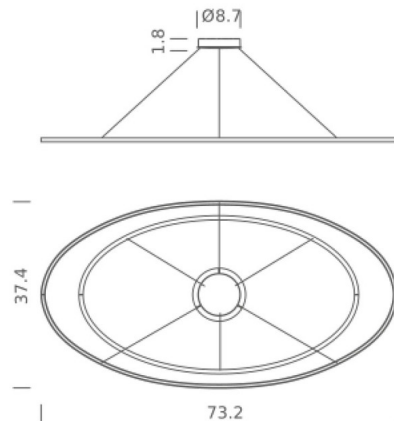

Shown in gold painted / opal