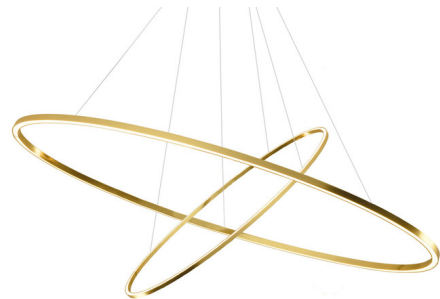

Lightology

lightology.com
866-954-4489
07-06-26

Project: _____

Company: _____

Location: _____ Fixture Type: _____

SPEC #: **NIL952791**

Approved On: _____ Approved By: _____

Ellisse Double Mega Pendant

By Nemo

Description

The Ellisse Double Mega Pendant brings an open airy feel to a variety of interior spaces. Two mega aluminum rings can be adjusted to your desired position, creating a one of a kind piece. Available with an Opal diffuser and Black, Gold, or White painted finishes. Note: The pendant must be installed so that the rings are at an angle. The pendant cannot be installed so that both rings are flat.

Specifications

COLOR . . . . . Opal
BODY FINISH . . . . . Gold Painted
WATTAGE 70W
DIMMER . . . . . Low Voltage Electronic
DIMENSIONS . . . . . 73.2"W x 37.4"D
INTEGRATED LED MODULE . . . . . 1 x LED/70W/120V LED
COUNTRY OF ORIGIN . . . . . Italy

Technical Information

PRODUCT DIMENSIONS . . . . . Cable Length: 98"
COLOR RENDERING . . . . . 85 CRI
LAMP COLOR 2700K
LUMENS/WATT 53.14
LUMINOUS FLUX . . . . . 3720 lumens