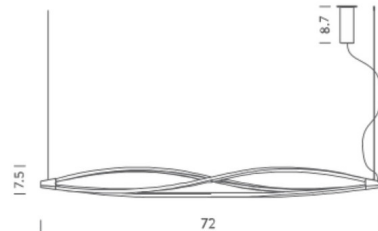

By Nemo

Description

The In The Wind Horizontal Pendant adds decorative beauty with widespread light, perfect in any room of your home. 360 degree LED lighting casts warm illumination across the room. Includes round mounting plate to cover standard US junction box.

Specifications

COLOR Opal
BODY FINISH Matte Black
WATTAGE 60W
DIMMER Low Voltage Electronic
DIMENSIONS 72"L x 7.5"W x 7.5"H
INTEGRATED LED MODULE 1 x LED/60W/120V LED
COUNTRY OF ORIGIN Italy

Technical Information

PRODUCT DIMENSIONS Cord Length: 117.6"
COLOR RENDERING 85 CRI
LAMP COLOR 2700K
LUMENS/WATT 42.83
LUMINOUS FLUX 2570 lumens

Shown in matte black / opal

CLICK TO VIEW PRODUCT

Notes: