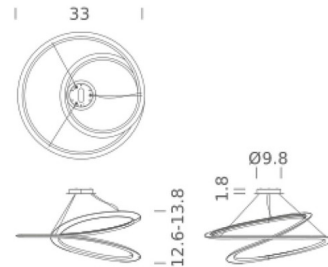

### Description

The Kepler Minor Pendant, with uplight or downlight, is an endless line made through a 3 dimensional deformation process of extruded aluminum, designed using the mathematics of Moebius ribbons. The pendant's spiraling structure is lined with an LED strip to cast light in all directions.

### Specifications

COLOR	N/A
BODY FINISH	Matte Black
WATTAGE	60W
DIMMER	Low Voltage Electronic
DIMENSIONS	33"W x 13.8"H
INTEGRATED LED MODULE	1 x LED/60W/120V LED
COUNTRY OF ORIGIN	Italy

### Technical Information

PRODUCT DIMENSIONS	Cable Length: 98"
COLOR RENDERING	85 CRI
LAMP COLOR	2700K
LUMENS/WATT	58.33
LUMINOUS FLUX	3500 lumens

Shown in matte black

CLICK TO VIEW PRODUCT

Notes: