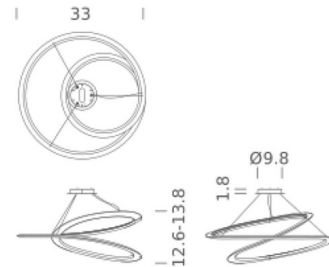

### Description

The Kepler Minor Pendant, with uplight or downlight, is an endless line made through a 3 dimensional deformation process of extruded aluminum, designed using the mathematics of Moebius ribbons. The pendant's spiraling structure is lined with an LED strip to cast light in all directions.

### Specifications

COLOR	N/A
BODY FINISH	Matte Black
WATTAGE	60W
DIMMER	Low Voltage Electronic
DIMENSIONS	33"W x 13.8"H
INTEGRATED LED MODULE	1 x LED/60W/120V LED
COUNTRY OF ORIGIN	Italy

### Technical Information

PRODUCT DIMENSIONS	Cable Length: 98"
COLOR RENDERING	85 CRI
LAMP COLOR	2700K
LUMENS/WATT	58.33
LUMINOUS FLUX	3500 lumens

Shown in matte black

CLICK TO VIEW PRODUCT

Notes: