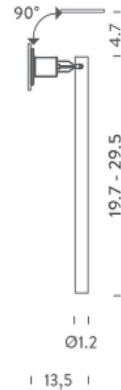

By Nemo

Description

The Canna Nuda Wall/Ceiling Semi Flush Light is a clean versatile piece, perfect in a variety of interior spaces. The minimalist Sandblasted Glass tube casts warm shadows across your room. Available in two sizes.

Shown in satin nickel

Specifications

COLOR	N/A
BODY FINISH	Satin Nickel
WATTAGE	75W
DIMMER	Standard 120V
DIMENSIONS	1.2"W x 29.5"H x 13.5"D
BULB NOT INCLUDED	1 x JCD/G9/75W/120V Halogen
COUNTRY OF ORIGIN	Italy