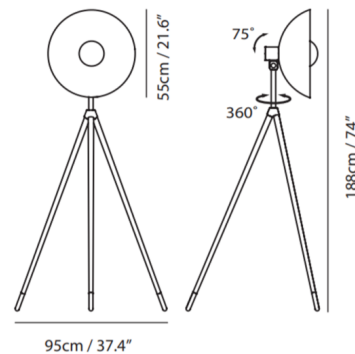

By Seed Design

Description

The Apollo Mega Floor Lamp is a simple yet eye catching piece, aiming to make an impression in any space. Features an LED light source integrated behind a copper metal cap which prevents the light from being visible. The huge rotatable shade embraces and sheds the light at the same time, while the tripod legs bring balance to the look. Includes a touch-dimmer device on the back side of the lamp shade, allowing users to enjoy flexible modes like being in nature. Matte Black shade with Copper cap and a Beech Wood or Black Wood tripod finish. Includes a black textile cord.

Shown in beech wood / matte black

Specifications

COLOR	Matte Black
BODY FINISH	Beech Wood
WATTAGE	17W
DIMMER	Included
DIMENSIONS	37.4"W x 74"H
INTEGRATED LED MODULE	1 x LED/17W/120V LED
COUNTRY OF ORIGIN	China