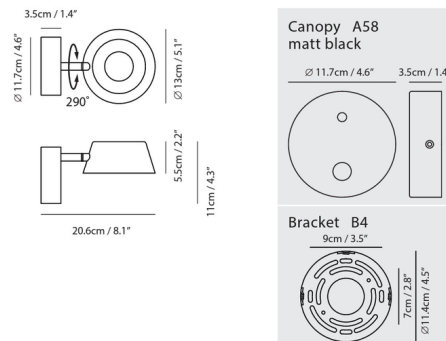

Description

The Olo Wall Sconce uses the basic shapes of circles and lines to create a versatile, modern fixture. The round backplate supports a hollow shade with an integrated glare-free LED. The shade can be rotated 290 degrees, allowing light to be directed where it is needed most. Includes a built in touch dimmer on the backplate.

Shown in matte black / matte black

Specifications

COLOR Matte Black
 BODY FINISH Matte Black
 WATTAGE 8W
 DIMMER Included
 DIMENSIONS 5.1"W x 4.3"H x 8.1"D
 INTEGRATED LED MODULE 1 x LED/8W/120V LED
 COUNTRY OF ORIGIN China

Technical Information

PRODUCT DIMENSIONS Backplate: 4.6" diameter x 1.4"D
 COLOR RENDERING 90 CRI
 LAMP COLOR 3000K
 LUMENS/WATT 51.88
 LUMINOUS FLUX 415 lumens

CLICK TO VIEW PRODUCT

Notes: