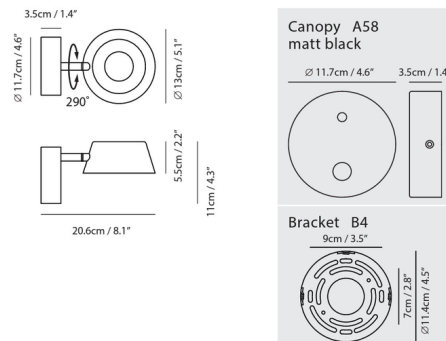

Description

The Olo Wall Sconce uses the basic shapes of circles and lines to create a versatile, modern fixture. The round backplate supports a hollow shade with an integrated glare-free LED. The shade can be rotated 290 degrees, allowing light to be directed where it is needed most. Includes a built in touch dimmer on the backplate.

Shown in matte black / matte black

Specifications

COLOR Matte Black
BODY FINISH Matte Black
WATTAGE 8W
DIMMER Included
DIMENSIONS 5.1"W x 4.3"H x 8.1"D
INTEGRATED LED MODULE 1 x LED/8W/120V LED
COUNTRY OF ORIGIN China

Technical Information

PRODUCT DIMENSIONS Backplate: 4.6" diameter x 1.4"D
COLOR RENDERING 90 CRI
LAMP COLOR 3000K
LUMENS/WATT 51.88
LUMINOUS FLUX 415 lumens

CLICK TO VIEW PRODUCT

Notes: