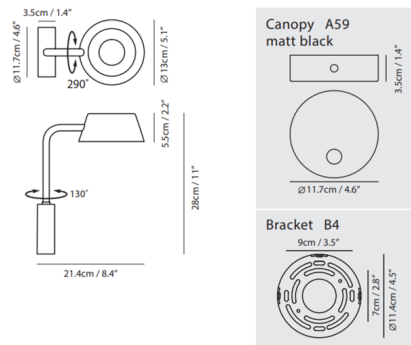

Description

The Olo Wall Sconce uses the basic shapes of circles and lines to create a versatile, modern fixture. The round backplate and curving stem support a hollow shade with an integrated glare-free LED. The shade can be rotated 290 degrees, while the arm features a 130 degree range of motion, allowing light to be directed where it is needed most. Includes a built in touch dimmer on the backplate.

Specifications

COLOR	Matte Black
BODY FINISH	Matte Black
WATTAGE	8W
DIMMER	Included
DIMENSIONS	5.1"W x 11"H x 8.4"D
INTEGRATED LED MODULE	1 x LED/8W/120V LED
COUNTRY OF ORIGIN	China

Technical Information

PRODUCT DIMENSIONS	Backplate: 4.6" diameter x 1.4"D
COLOR RENDERING	90 CRI
LAMP COLOR	3000K
LUMENS/WATT	51.88
LUMINOUS FLUX	415 lumens

Shown in matte black / matte black

CLICK TO VIEW PRODUCT

Notes: