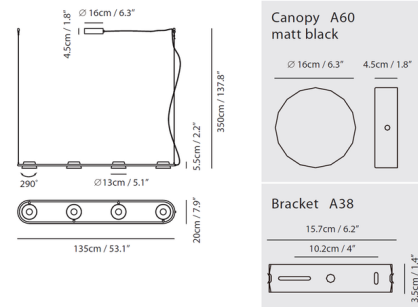

Description

The Olo Linear Pendant uses basic elements to create the picture of light with rotatable lamp shades embedded in a cutting-edge designed hollow circle combined with a glare-free LED. Integrated dimmable LED driver.

Shown in matte black / black

Specifications

COLOR	Black
BODY FINISH	Matte Black
WATTAGE	28W
DIMMER	Low Voltage Electronic
DIMENSIONS	53.1"L x 7.9"W x 2.2"H
INTEGRATED LED MODULE	4 x LED/7W/120V LED
COUNTRY OF ORIGIN	China

Technical Information

PRODUCT DIMENSIONS	Max Overall Height: 137.8"
COLOR RENDERING	90 CRI
LAMP COLOR	3000K
LUMENS/WATT	200.00
LUMINOUS FLUX	1400 lumens

CLICK TO VIEW PRODUCT

Notes: