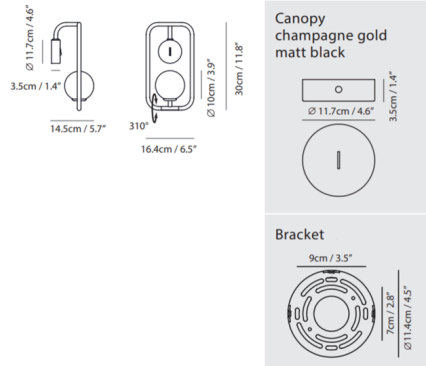

Lightology

lightology.com
866-954-4489
04-20-26

Project: _____
 Company: _____
 Location: _____ Fixture Type: _____
 SPEC #: **SEE952843**
 Approved On: _____ Approved By: _____

Sircle Wall Sconce By Seed Design

Description

The Sircle Wall Sconce is inspired by the East aesthetic philosophy with a merged square and circle. The circular aspect conceals an integrated LED light and works harmoniously with the rigid frame surrounding it. The light can be positioned inside or outside of the square. Available with a Champagne Gold or Matte Black finish. Includes an on/off switch on the backplate of the fixture. ETL listed, title 20 compliant.

Shown in black / opal

Specifications

COLOR	Opal
BODY FINISH	Black
WATTAGE	3W
DIMMER	Standard 120V
DIMENSIONS	6.5"W x 11.8"H x 5.7"D
BULB INCLUDED	1 x JCD/G9/3W/120V LED
COUNTRY OF ORIGIN	China

Technical Information