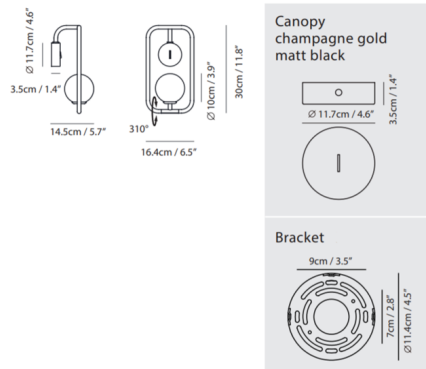

## Sircle Wall Sconce By Seed Design

### Description

The Sircle Wall Sconce is inspired by the East aesthetic philosophy with a merged square and circle. The circular aspect conceals an integrated LED light and works harmoniously with the rigid frame surrounding it. The light can be positioned inside or outside of the square. Available with a Champagne Gold or Matte Black finish. Includes an on/off switch on the backplate of the fixture. ETL listed, title 20 compliant.

### Specifications

COLOR	Opal
BODY FINISH	Black
WATTAGE	3W
DIMMER	Standard 120V
DIMENSIONS	6.5"W x 11.8"H x 5.7"D
BULB INCLUDED	1 x JCD/G9/3W/120V LED
COUNTRY OF ORIGIN	China