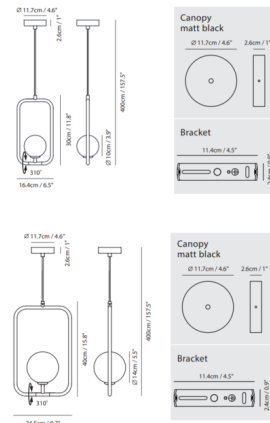

Description

The Sircle Pendant is inspired by Eastern aesthetic philosophy with a merged square and circle. The circular aspect conceals an integrated LED light and works harmoniously with the rigid frame surrounding it. The light can be positioned inside or outside of the rectangle.

Shown in black / opal

Specifications

COLOR Opal
 BODY FINISH Black
 WATTAGE 3W
 DIMMER Standard 120V
 DIMENSIONS 6.5"W x 11.8"H x 3.9"D
 BULB INCLUDED 1 x JCD/G9/3W/120V LED
 COUNTRY OF ORIGIN China

Technical Information

PRODUCT DIMENSIONS Max Overall Height: 157.5"
 COLOR RENDERING 90 CRI
 LAMP COLOR 2700K

CLICK TO VIEW PRODUCT

Notes: