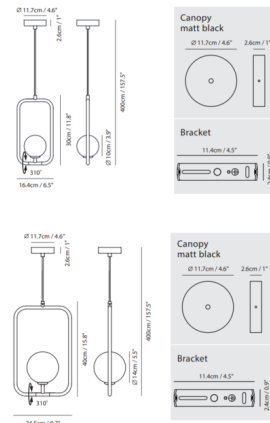

Description

The Sircle Pendant is inspired by Eastern aesthetic philosophy with a merged square and circle. The circular aspect conceals an integrated LED light and works harmoniously with the rigid frame surrounding it. The light can be positioned inside or outside of the rectangle.

Shown in black / opal

Specifications

COLOR	Opal
BODY FINISH	Black
WATTAGE	3W
DIMMER	Standard 120V
DIMENSIONS	6.5"W x 11.8"H x 3.9"D
BULB INCLUDED	1 x JCD/G9/3W/120V LED
COUNTRY OF ORIGIN	China

Technical Information

PRODUCT DIMENSIONS	Max Overall Height: 157.5"
COLOR RENDERING	.90 CRI
LAMP COLOR	2700K

CLICK TO VIEW PRODUCT

Notes: