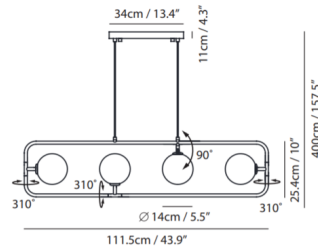

Shown in champagne gold / opal

Specifications

COLOR	Opal
BODY FINISH	Champagne Gold
WATTAGE	20W
DIMMER	Standard 120V
DIMENSIONS	43.9"L x 5.5"W x 10"H
BULB INCLUDED	4 x JCD/G9/5W/120V LED
COUNTRY OF ORIGIN	China

Technical Information

PRODUCT DIMENSIONS	Max Overall Height: 157.5"
COLOR RENDERING	90 CRI
LAMP COLOR	2700K

CLICK TO VIEW PRODUCT

Notes: