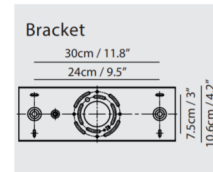

Shown in champagne gold / opal

Specifications

COLOR	Opal
BODY FINISH	Champagne Gold
WATTAGE	20W
DIMMER	Standard 120V
DIMENSIONS	43.9"L x 5.5"W x 10"H
BULB INCLUDED	4 x JCD/G9/5W/120V LED
COUNTRY OF ORIGIN	China

Technical Information

PRODUCT DIMENSIONS	Max Overall Height: 157.5"
COLOR RENDERING	90 CRI
LAMP COLOR	2700K

CLICK TO VIEW PRODUCT

Notes: