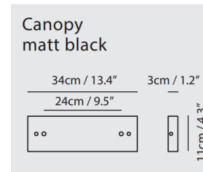

Shown in champagne gold / opal

Specifications

COLOR	Opal
BODY FINISH	Champagne Gold
WATTAGE	20W
DIMMER	Standard 120V
DIMENSIONS	43.9"L x 5.5"W x 10"H
BULB INCLUDED	4 x JCD/G9/5W/120V LED
COUNTRY OF ORIGIN	China

Technical Information

PRODUCT DIMENSIONS	Max Overall Height: 157.5"
COLOR RENDERING	90 CRI
LAMP COLOR	2700K

CLICK TO VIEW PRODUCT

Notes: