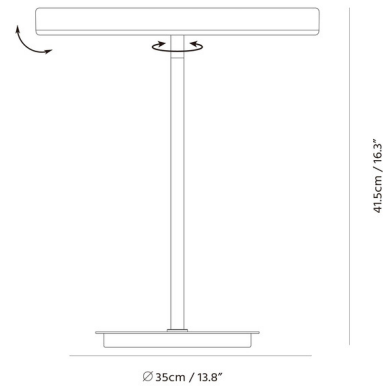

Description

The SOL Table Lamp has a low-key design with elaborate consideration. The ring like shade is finely affixed to a metallic luster balance bar, demonstrating the definition of understated luxury. The adjustable ring tilt allows the pendant to function almost like a planet floating around stars. The invisible LED strip makes the light source impeccable, with a gradual dimming capability, rendering it possible for you to re-create your own personal sunrise and sunset. Available in Matte Black with Shiny Copper with a black textile cord. ETL listed.

Specifications

COLOR Shiny Copper
BODY FINISH Matte Black
WATTAGE 15W
DIMMER Included
DIMENSIONS 13.8"W x 16.3"H x 13.8"D
INTEGRATED LED MODULE 1 x LED/15W/120V LED
COUNTRY OF ORIGIN China

Technical Information

PRODUCT DIMENSIONS Cord Length: 84.7"
COLOR RENDERING 90 CRI
LAMP COLOR 2700K
LUMENS/WATT 36.67
LUMINOUS FLUX 550 lumens

Shown in matte black / shiny copper

CLICK TO VIEW PRODUCT

Notes: