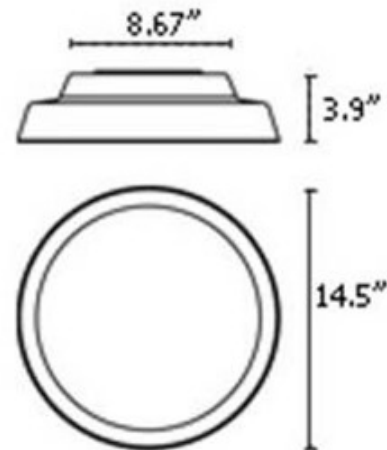

COMPANY	PROJECT	FIXTURE TYPE	APPROVED BY	DATE