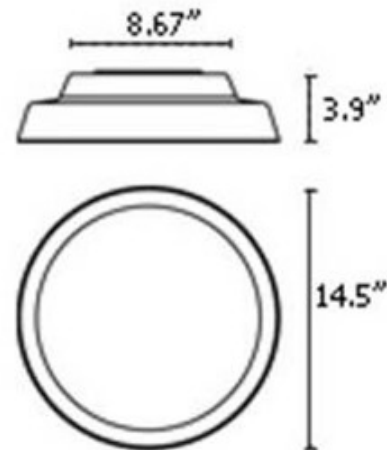

**BRAND**

Carpyen

**DESCRIPTION**

Boop Wall / Ceiling Flush Light features a White or Black Outer shade with a White or Gold inner shade and frosted diffuser. Available with integrated LED module dimmable via TRIAC dimming. ADA compliant. UL listed. Made in Spain.

*Shown in: Gold / Black*

<b>SHADE COLOR</b>	Black
<b>BODY FINISH</b>	Gold
<b>WATTAGE</b>	20W
<b>DIMMER</b>	Low Voltage Electronic
<b>DIMENSIONS</b>	14.6"W x 3.9"H
<b>INTEGRATED LED MODULE</b>	
<b>LAMP</b>	1 x LED/20W/120V LED

*Technical Information*

<b>LUMINOUS FLUX</b>	2300 lumens
<b>LUMENS/WATT</b>	115.00
<b>LAMP COLOR</b>	2700K
<b>COLOR RENDERING</b>	80 CRI

**SPEC #** CPN952941

COMPANY	PROJECT	FIXTURE TYPE	APPROVED BY	DATE