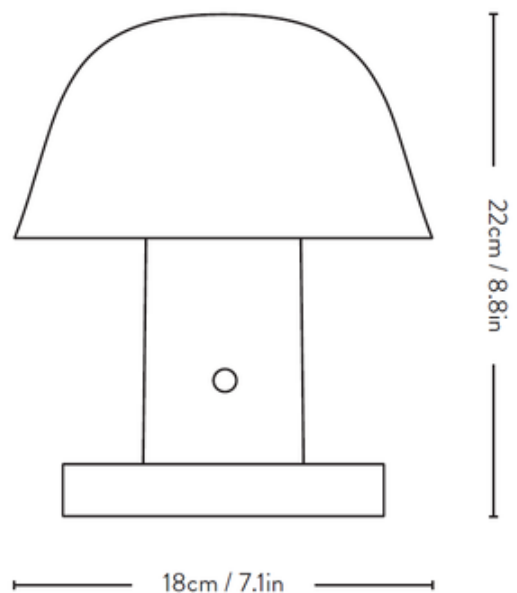

COMPANY	PROJECT	FIXTURE TYPE	APPROVED BY	DATE