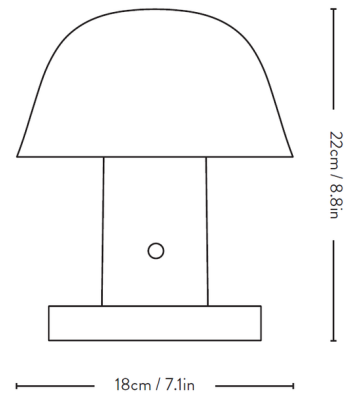

CLICK TO VIEW PRODUCT

Notes: