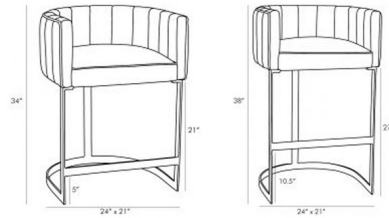

By Arteriors Home

Description

The Tatum Counter / Bar Stool brings a modish yet timeless look to your interior space. The top-grain leather, in combination with brass, modernizes the half-circle shape that echoes the design of traditional tub-style chairs. Available in Counter and Bar stools.

Shown in antique brass / graphite leather

Specifications

COLOR	Graphite Leather
BODY FINISH	Antique Brass
WATTAGE	N/A
DIMMER	N/A
DIMENSIONS	24"W x 34"H x 21"D
BULB	N/A

CLICK TO VIEW PRODUCT

Notes: