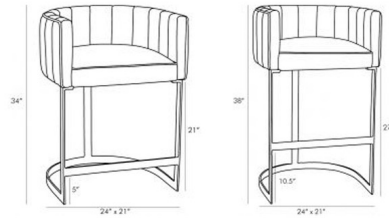

## Tatum Counter / Bar Stool

By Arteriors Home

### Description

The Tatum Counter / Bar Stool brings a modish yet timeless look to your interior space. The top-grain leather, in combination with brass, modernizes the half-circle shape that echoes the design of traditional tub-style chairs. Available in Counter and Bar stools.

### Specifications

COLOR	Graphite Leather
BODY FINISH	Antique Brass
WATTAGE	N/A
DIMMER	N/A
DIMENSIONS	24"W x 34"H x 21"D
BULB	N/A

CLICK TO VIEW PRODUCT

Notes: