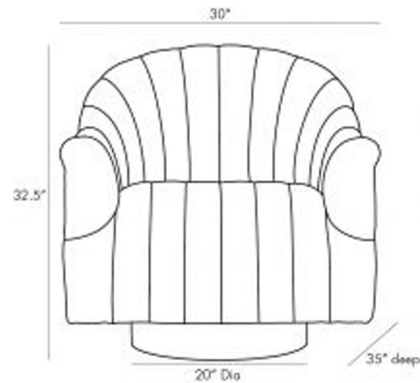

Shown in champagne / dusty rose velvet

Specifications

| | |
|-------------|-------------------------|
| COLOR | Dusty Rose Velvet |
| BODY FINISH | Champagne |
| WATTAGE | N/A |
| DIMMER | N/A |
| DIMENSIONS | 30\"W x 32.5\"H x 35\"D |
| BULB | N/A |