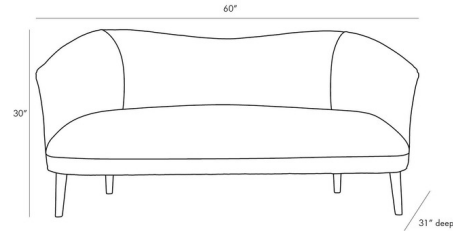

### Specifications

COLOR	Ivory
BODY FINISH	Blackened Iron
WATTAGE	N/A
DIMMER	N/A
DIMENSIONS	60"W x 30"H x 31"D
BULB	N/A

CLICK TO VIEW PRODUCT

Notes: