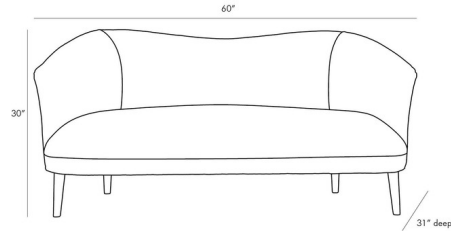

Description

The Duprey Settee updates a distinct heirloom vibe with a modern twist. Fabric covers the sensuous curve of the back and arms of the Duprey. Add a lavish and sexy touch to your home's interior.

Shown in blackened iron / ivory

Specifications

COLOR	Ivory
BODY FINISH	Blackened Iron
WATTAGE	N/A
DIMMER	N/A
DIMENSIONS	60"W x 30"H x 31"D
BULB	N/A

CLICK TO VIEW PRODUCT

Notes: