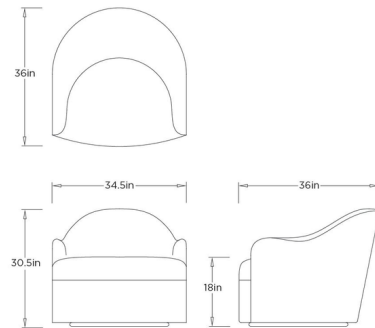

By Arteriors Home

Description

The Delfino Swivel Chair is designed for exceptional comfort, featuring a generously deep seat and enveloping barrel back that invite hours of relaxed lounging. Its oversized proportions create a sense of effortless luxury, while the clean tub style silhouette lends a refined, contemporary appeal. Available in leather or fabric upholstery, the chair rests on a concealed blackened iron swivel base that allows for smooth movement without disrupting its sculptural form. Whether styled beside a drink table or paired to create an intimate seating arrangement, the Delfino brings warmth, comfort, and understated sophistication to any entertaining space.

Shown in blackened iron / anchor grey

Specifications

COLOR	Anchor Grey
BODY FINISH	Blackened Iron
WATTAGE	N/A
DIMMER	N/A
DIMENSIONS	34.5"W x 30.5"H x 36"D
BULB	N/A

CLICK TO VIEW PRODUCT

Notes: